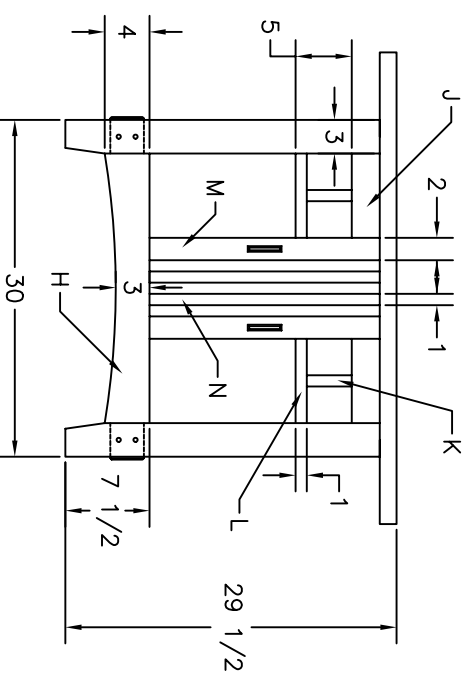

ITEM	QTY	P/N	DESCRIPTION
A	2		8/4 x 5 x 72 WALNUT
B	2		8/4 x 5 x 42 WALNUT
C	1		4/4 x 8 x 72 WALNUT
D	2		4/4 x 12 x 72 TIGER MAPLE
E	4		12/4 x 3 x 28 3/4 WALNUT
F	2		8/4 x 5 x 52 1/2 WALNUT
G	2		4/4 x 3 1/4 x 48 WALNUT
H	2		8/4 x 4 x 30 1/2 WALNUT
J	4		4/4 x 3 1/4 x 7 1/2 WALNUT
K	4		4/4 x 1 x 5 WALNUT
L	4		4/4 x 1 x 8 1/2 WALNUT
M	4		6/4 x 2 x 22 WALNUT
N	4		4/4 x 1 x 22 WALNUT

S

Smitty's Woodworks
MISSOULA, MONTANA

TITLE
DINING ROOM TABLE

DRAWN SRS	CHECKED	SCALE	DATE 11/99	DWG. TBL.DWG	REV.
--------------	---------	-------	---------------	-----------------	------