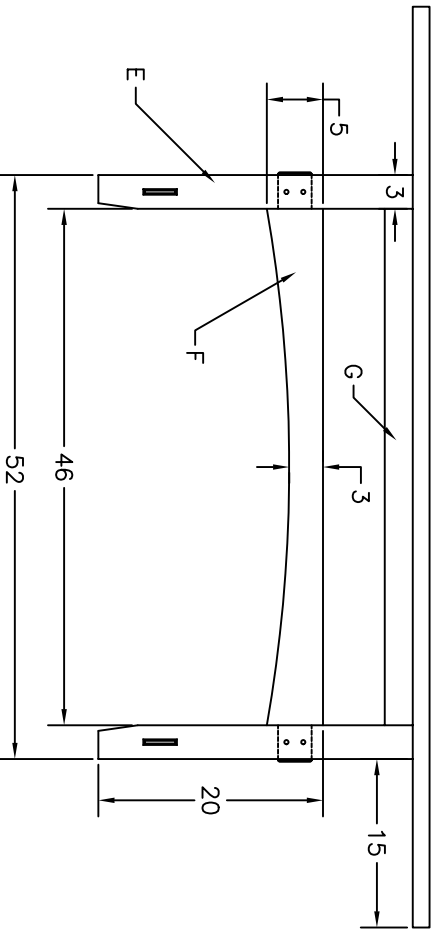

ITEM	QTY	P/N	DESCRIPTION
A	2		8/4 x 5 x 72 WALNUT
B	2		8/4 x 5 x 42 WALNUT
C	1		4/4 x 8 x 72 WALNUT
D	2		4/4 x 12 x 72 TIGER MAPLE
E	4		12/4 x 3 x 28 3/4 WALNUT
F	2		8/4 x 5 x 52 1/2 WALNUT
G	2		4/4 x 3 1/4 x 48 WALNUT
H	2		8/4 x 4 x 30 1/2 WALNUT
J	4		4/4 x 3 1/4 x 7 1/2 WALNUT
K	4		4/4 x 1 x 5 WALNUT
L	4		4/4 x 1 x 8 1/2 WALNUT
M	4		6/4 x 2 x 22 WALNUT
N	4		4/4 x 1 x 22 WALNUT

S

Smitty's Woodworks
MISSOULA, MONTANA

TITLE
DINING ROOM TABLE

DRAWN SRS	CHECKED	SCALE	DATE 11/99	DWG. TBL.DWG	REV.
--------------	---------	-------	---------------	-----------------	------